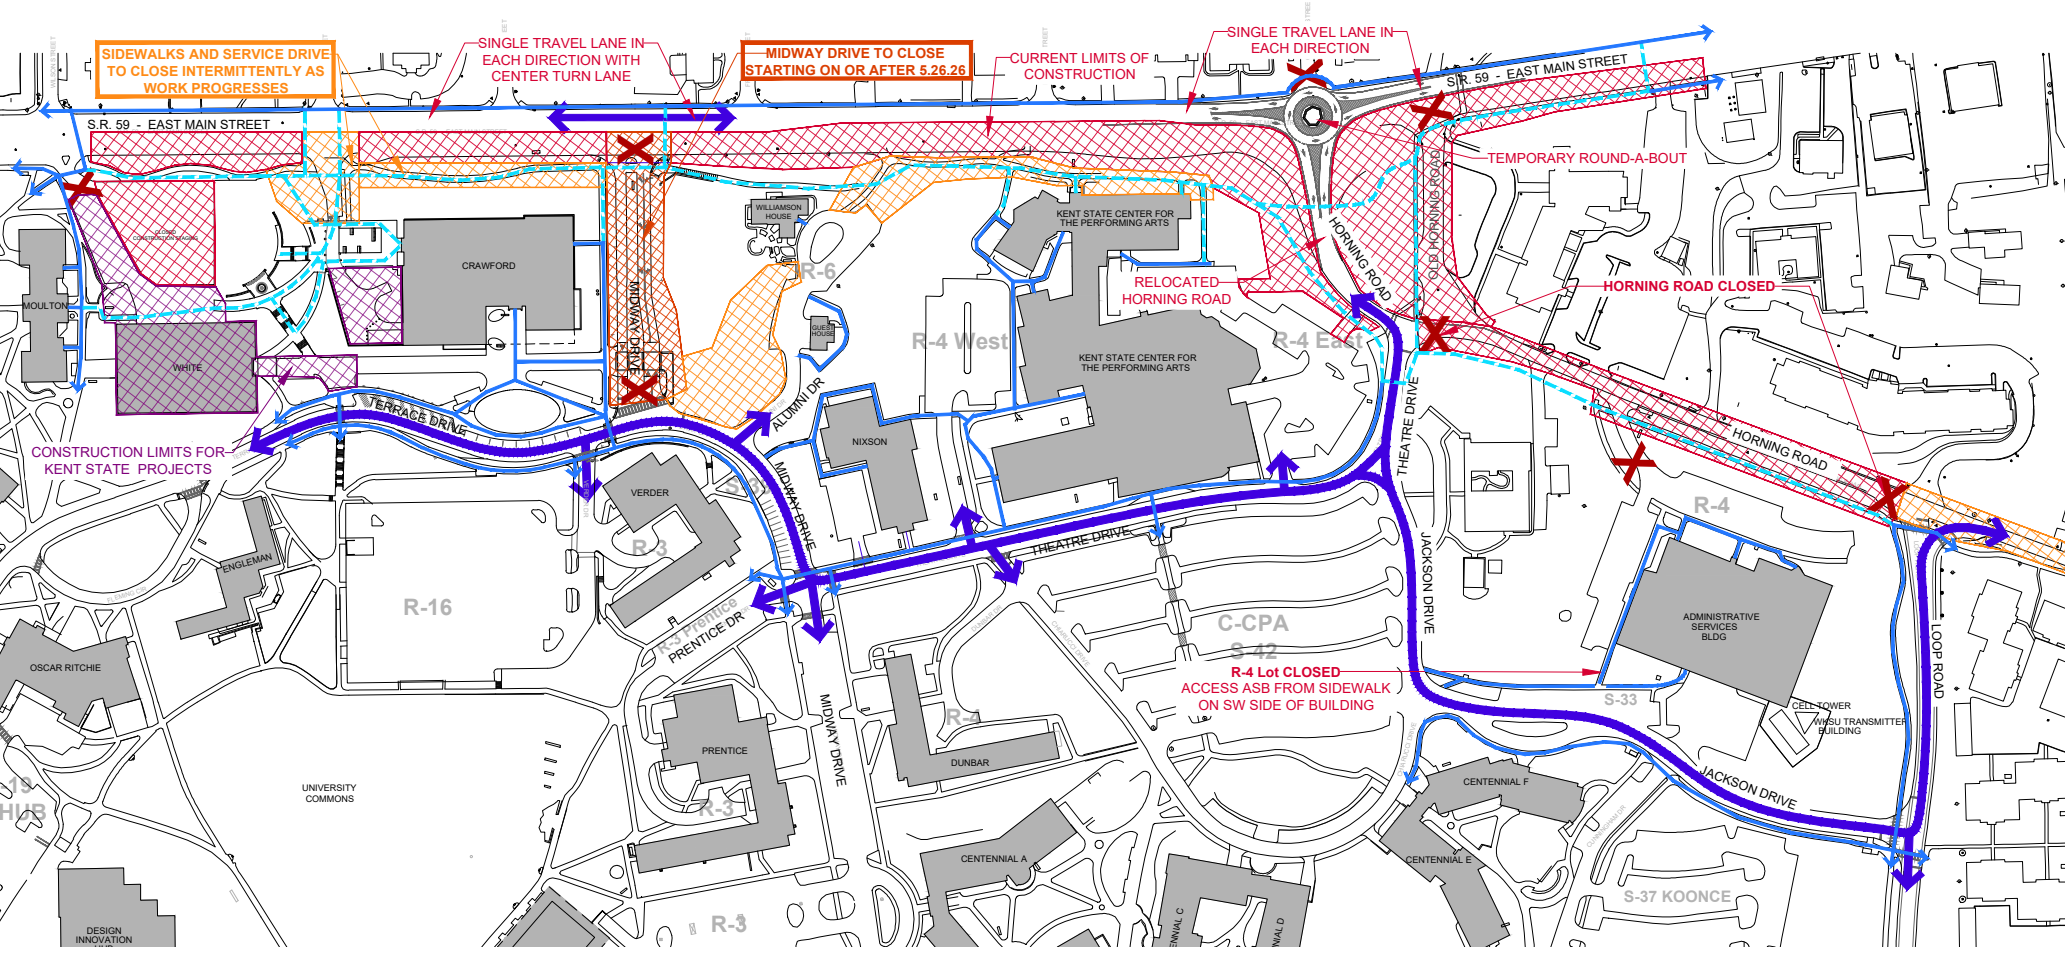

ROUTE 59 UPDATES AND MIDWAY DRIVE CLOSING

KENT STATE UNIVERSITY - OUA

LEGEND:

LIMITS OF CONSTRUCTION

- CURRENT LIMITS
- ADDITIONAL CONSTRUCTION LIMITS BEGINNING 5.26.26 - MIDWAY DRIVE CLOSED
- UPCOMING - CONSTRUCTION LIMITS INTERMITTENTLY AS WORK PROGRESSES
- CONSTRUCTION LIMITS FOR SEPARATE PROJECTS

CIRCULATION

- ROAD CLOSED
- VEHICLE ROUTE (BI-DIRECTIONAL)
- SIDEWALKS NOT EXPECTED TO BE DISRUPTED BY CONSTRUCTION
- SIDEWALKS CLOSED INTERMITTENTLY AS WORK PROGRESSES